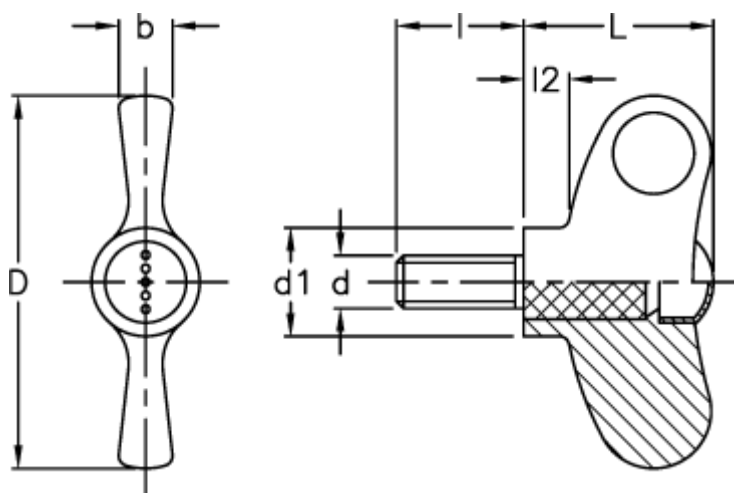

Article number: 23052235115

Description: E+G Wing screw
EWN.48 p-M5x16-C5, light-blue cap

Measures

| | |
|------|--------|
| b | = 7 |
| D | = 47 |
| d1 | = 13.5 |
| d 6g | = M5 |
| l | = 16 |
| L | = 24 |
| l2 | = 5.5 |